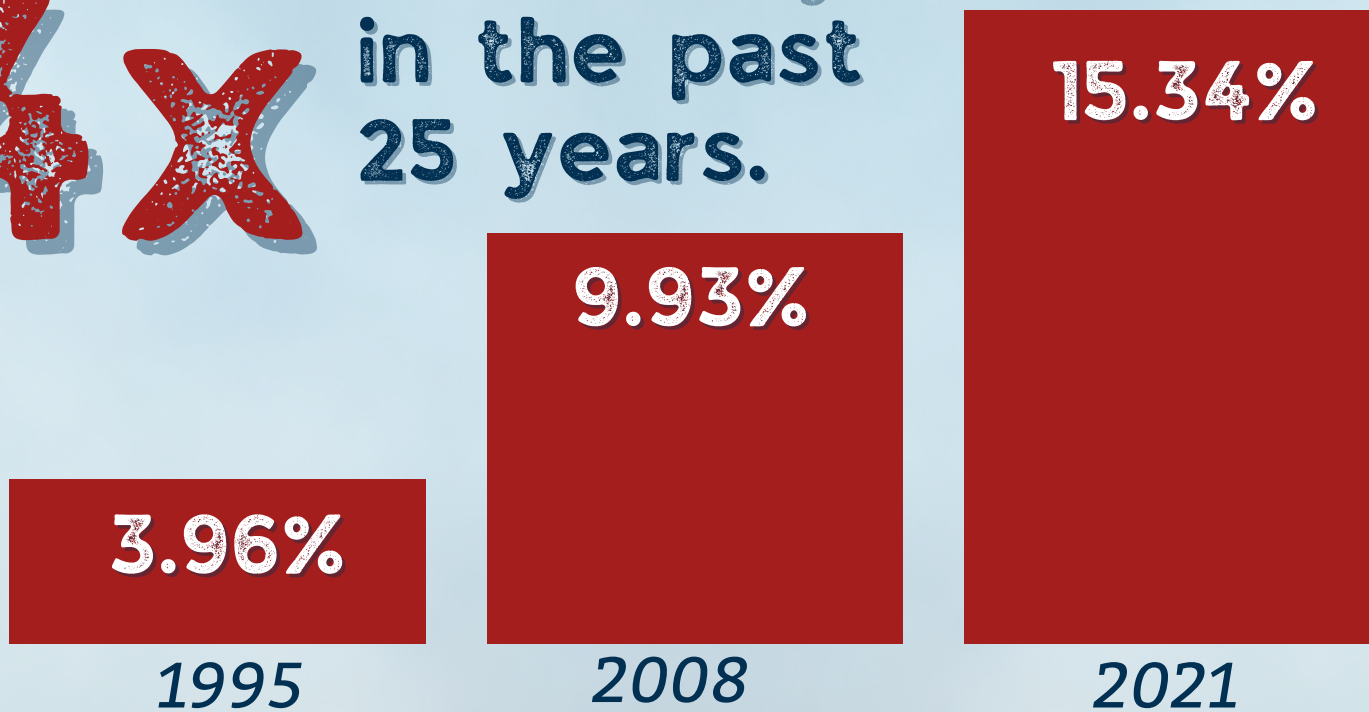

#ClearTheAir

The average
THC concentration
in marijuana has
increased nearly

4X in the past
25 years.

Slide 3-C; Citations can be found at: www.tinyurl.com/ClearTheAir2023

This campaign is sponsored by the Suffolk County Partners in Prevention, a task group of the Suffolk County Division of Community Mental Hygiene Advisory Board's Alcohol and Substance Abuse Subcommittee.